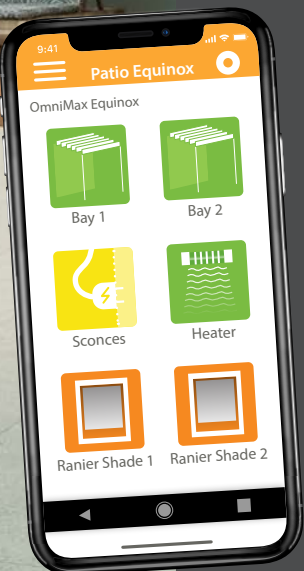

LIGHTS

A NEW WAY TO BRING LIFE TO YOUR EVENINGS

- Illuminate your space in style with the touch of a button
- Color matched mono point, sconce, and down light options
- Electrical permit not required, low-voltage design
- Eco-friendly LED lighting solutions for your Equinox® System
- IP65 waterproof fixtures
- Contemporary, low-profile design

VERY INTEGRATED PATIO

Create a variety of scenes on the app to set different moods with lighting or levels of comfort with shade and ventilation with the simple touch of a button.

Out of town and bad weather strikes at home? **Control your system from anywhere** via Wi-Fi or incorporate optional sensors to give you peace of mind.