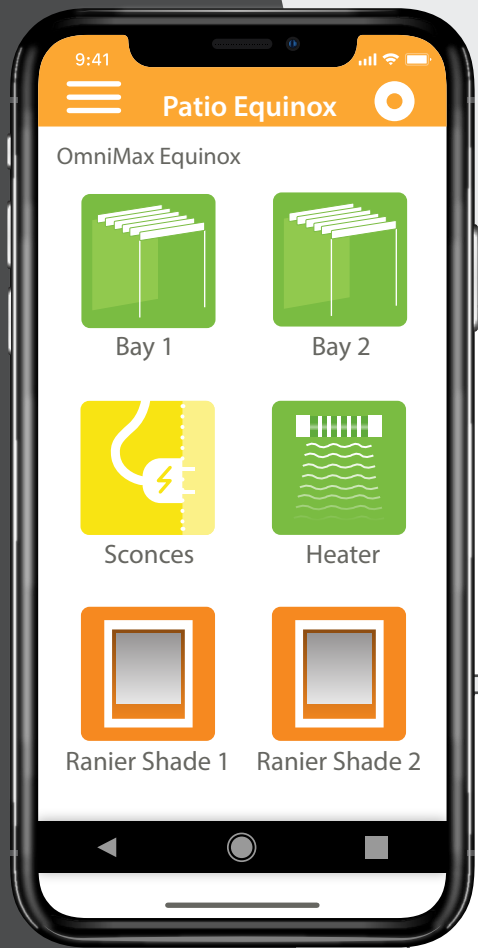

LIGHTS

A NEW WAY TO BRING LIFE TO YOUR EVENINGS

- Illuminate your space in style with the touch of a button
- Color matched mono point, sconce, and down light options
- Electrical permit not required, low-voltage design
- Eco-friendly LED lighting solutions for your Equinox® System
- IP65 waterproof fixtures
- Contemporary, low-profile design

VERY INTEGRATED PATIO

Create a variety of scenes on the app to set different moods with lighting or levels of comfort with shade and ventilation with the simple touch of a button.

Out of town and bad weather strikes at home? **Control your system from anywhere** via Wi-Fi or incorporate optional sensors to give you peace of mind.