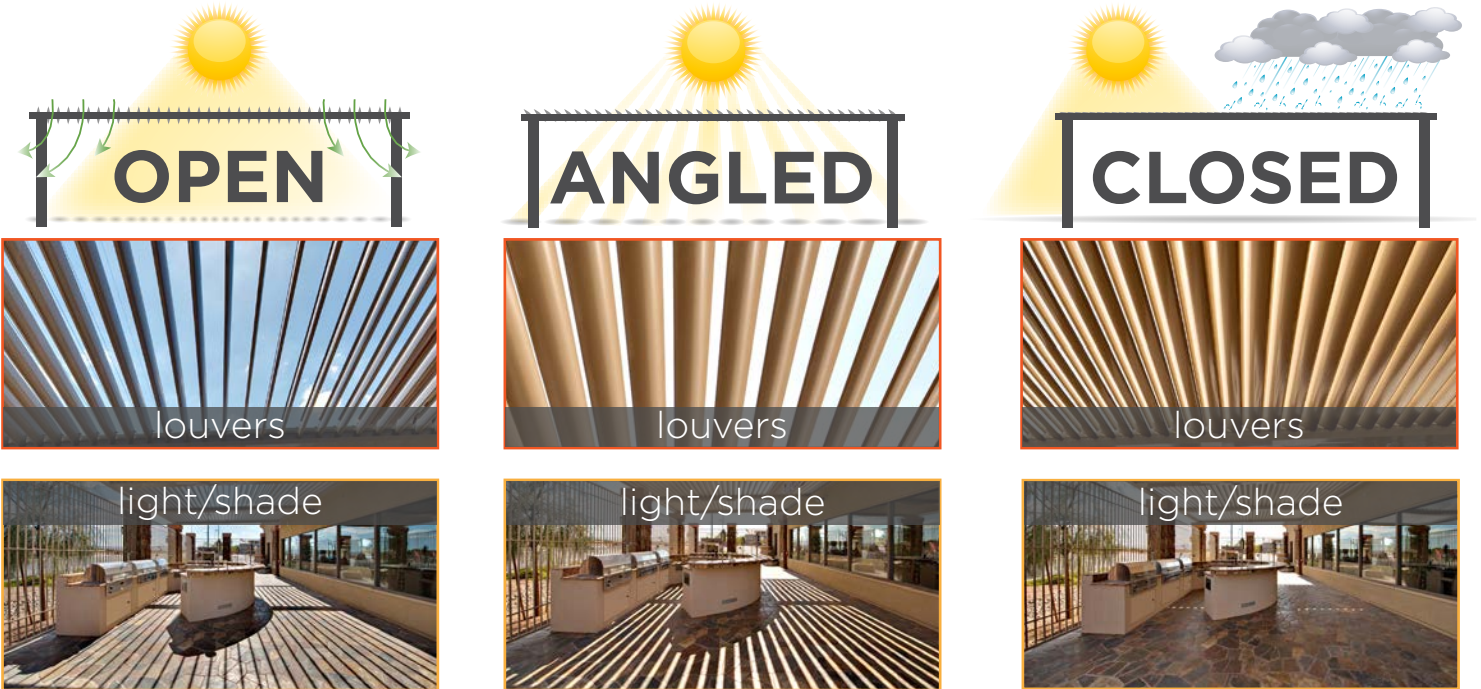

- Homeowner, California

PRIVACY WITH COMFORT.

Equinox® Louvered Roof is also ideal for side wall ventilation and lighting, not only ideal for ceiling applications.

Design Details:

louvers in white and columns in custom green

"With the Equinox Roof, you can adjust the louvers to follow the sun so we always have shade. It covers the entire patio, no more groups of people squeezed under umbrellas. Sometimes I'm out here barbecuing and it starts to rain. No big deal. We just love it."

- Homeowner, Texas

COMFORT & PROTECTION

The wide range of motion of our louvers allows control of the amount of light and ventilation for your outdoor space no matter the time of day. Your Equinox® system's optional rain, wind and sun sensors automatically control your louvers based on current weather conditions.