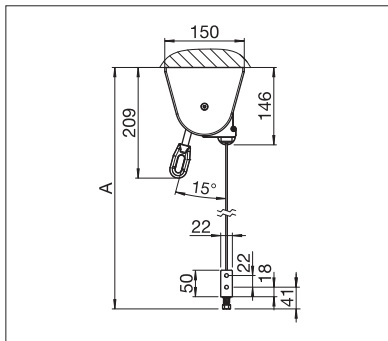

WINDOW & FACADE

COMPACT VERTICAL AWNING WITH ROUND PROTECTIVE BOX

UNIVERSAL US3910

Wire rope guides

- Available without protective box
- Compact box system with round protective box
- Mounting options on to the wall, below the ceiling or in the soffit
- Elegant system for use before glass fronts or roofed terraces

US3910

	min.	1' 4"
	max.	14' 9"
	min.	1' 4"
	max.	13' 1"*

* with cable/rod design to max. 9' 10" high

Technical dimensions in millimetres (1 mm = 0.03937")

US3910 Wall installation available

REGISTRATION REQUIRED